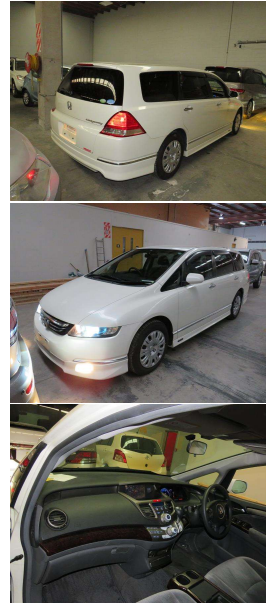

2005 Honda Odyssey 2.4 Camchain Reverse

VEHICLE INFORMATION

Cash Price

Includes GST

\$4,990

+ on-road-costs

Finance this vehicle
from only

\$45.81

per week*

Gain peace of mind
with Mechanical
Breakdown
Insurance. Ask us
how.

Body

5 door, Station Wagon

Odometer

116,692 km

Engine

2350 cc

Reg No.

-

Ext Colour

White

History

-

Seats

7 seats