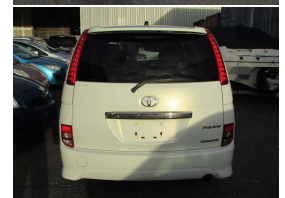

2006 Toyota ISIS 2.0 Camchain Left electrical

VEHICLE INFORMATION

Cash Price

Includes GST

\$4,990

+ on-road-costs

Finance this vehicle
from only

\$46.60

per week*

Gain peace of mind
with Mechanical
Breakdown
Insurance. Ask us
how.

Body

5 door, Station Wagon

Odometer

91,222 km

Engine

1990 cc